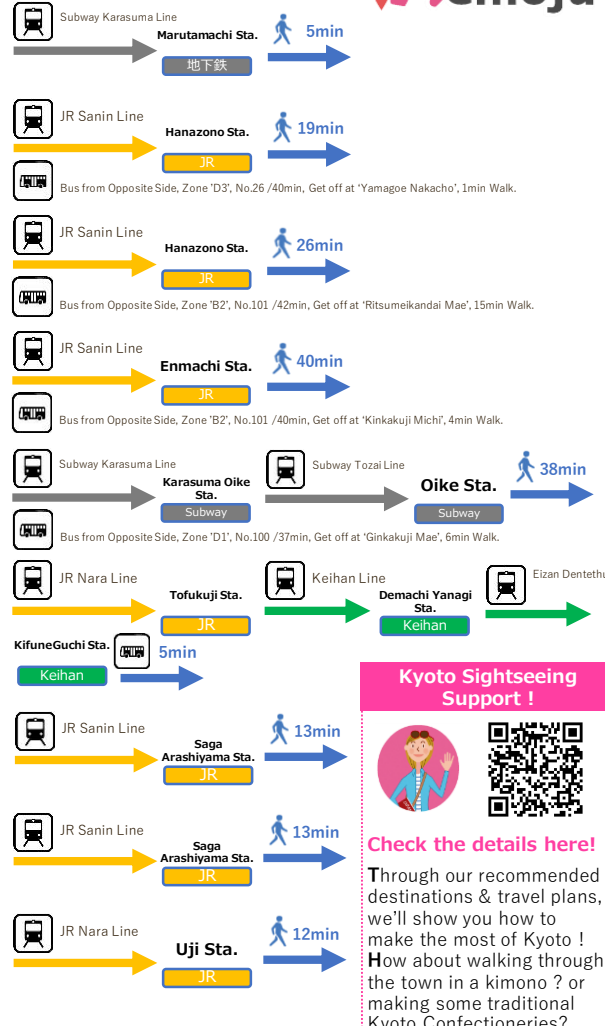

- **12. Imperial Palace** 13min
- **13. Ninnaji** 36min
- **14. Ryoanji** 43min
- **15. Kinkakuji** 54min
- **16. Ginkakuji** 56min
- **17. Kifune Shrine** 82min
- **18. Tenryuji** 32min
- **19. Arashiyama** 32min
- **20. Byodoin** 38min

Kyoto Station