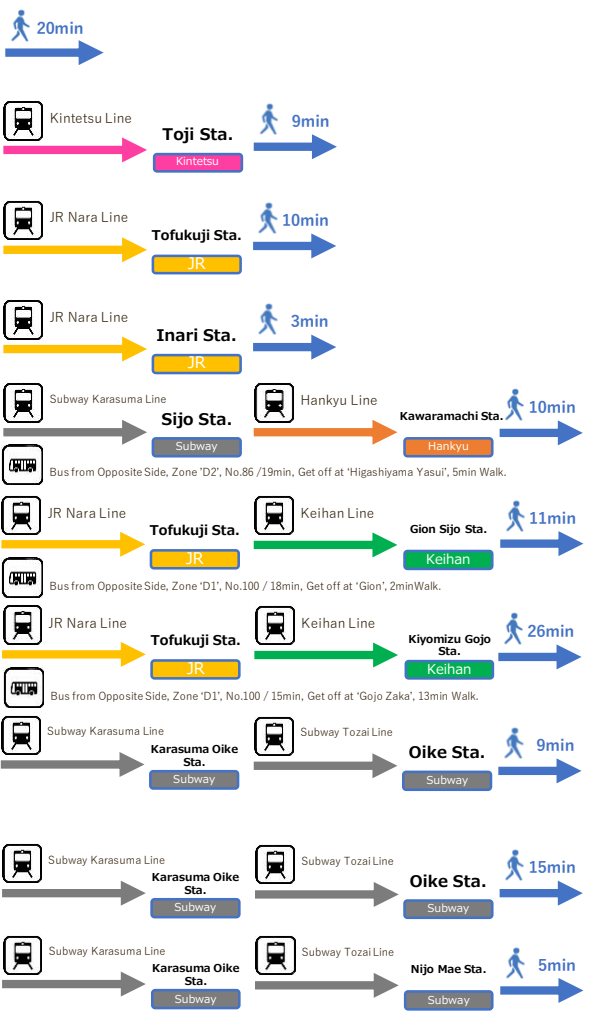

Sightseeing Map

Kyoto Sightseeing Support !

Check the details here!

Through our recommended destinations & travel plans, we'll show you how to make the most of Kyoto ! How about walking through the town in a kimono ? or making some traditional Kyoto Confectioneries?

HOTEL KEIHAN
 KYOTO GRANDE
 ホテル京阪 京都 グランデ

Support your trip
Remoju

Access to Major Spots

How to go from Kyoto Sta.

- 1. Sanjusangendo** 20min
- 2. Toji** 16min
- 3. Tofukuji** 15min
- 4. Fushimi Inari** 13min
- 5. Kenninji** 23min
- 6. Yasaka Shrine** 27min
- 7. Kiyomizu-dera** 40min
- 8. Tenjuan** 32min
- 9. Nanzenji** 32min
- 10. Eikando** 34min
- 11. Nijo Castle** 20min

Kyoto Station

- 12. Imperial Palace** 13min
- 13. Ninnaji** 36min
- 14. Ryoanji** 43min
- 15. Kinkakuji** 54min
- 16. Ginkakuji** 56min
- 17. Kifune Shrine** 82min
- 18. Tenryuji** 32min
- 19. Arashiyama** 32min
- 20. Byodoin** 38min